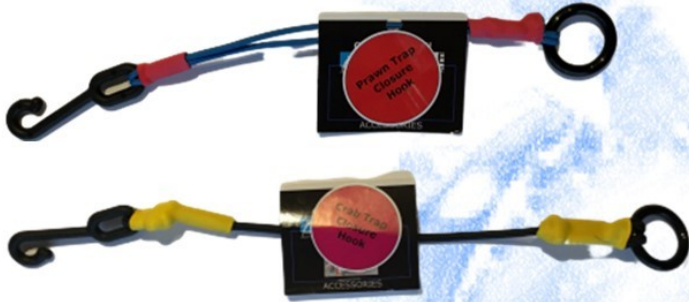

### **Pre-tied Cuttlefish Hootchie**

4/0 Gamakatsu tandems - UV Tubing

Part # :

6010	Army Truck Cuttle
6011	Offshore Stripper
6012	Sonora Offshore

#6010

#6011

#6012

# RITE ANGLE FISHING PRODUCTS Crab and Prawn Rigging

Crab & Prawn rap Closure Hooks  
11 x 5 Crab/Prawn Float  
**#1146 - Prawn Trap Closure**  
**#1147 - crab Trap Closure**

Stainless Steel Line Snaps  
Fit 5/16" Sinking Line  
**#1166 Heavy - Pack 1**  
**#1167 Medium - Pack 2**