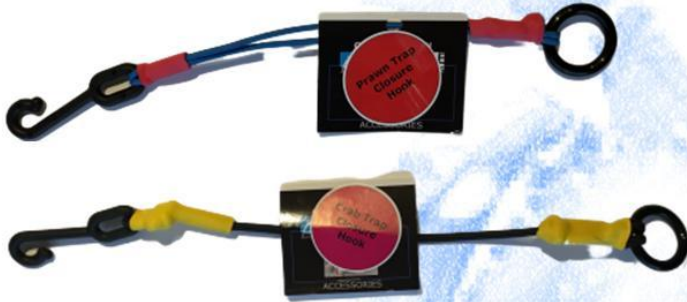

# RITE ANGLE FISHING PRODUCTS Crab and Prawn Rigging

Crab & Prawn rap Closure Hooks  
11 x 5 Crab/Prawn Float  
#1146 - Prawn Trap Closure  
#1147 - crab Trap Closure

Stainless Steel Line Snaps  
Fit 5/16" Sinking Line  
#1166 Heavy - Pack 1  
#1167 Medium - Pack 2  
#1169 Light w Swivel - Pack 2